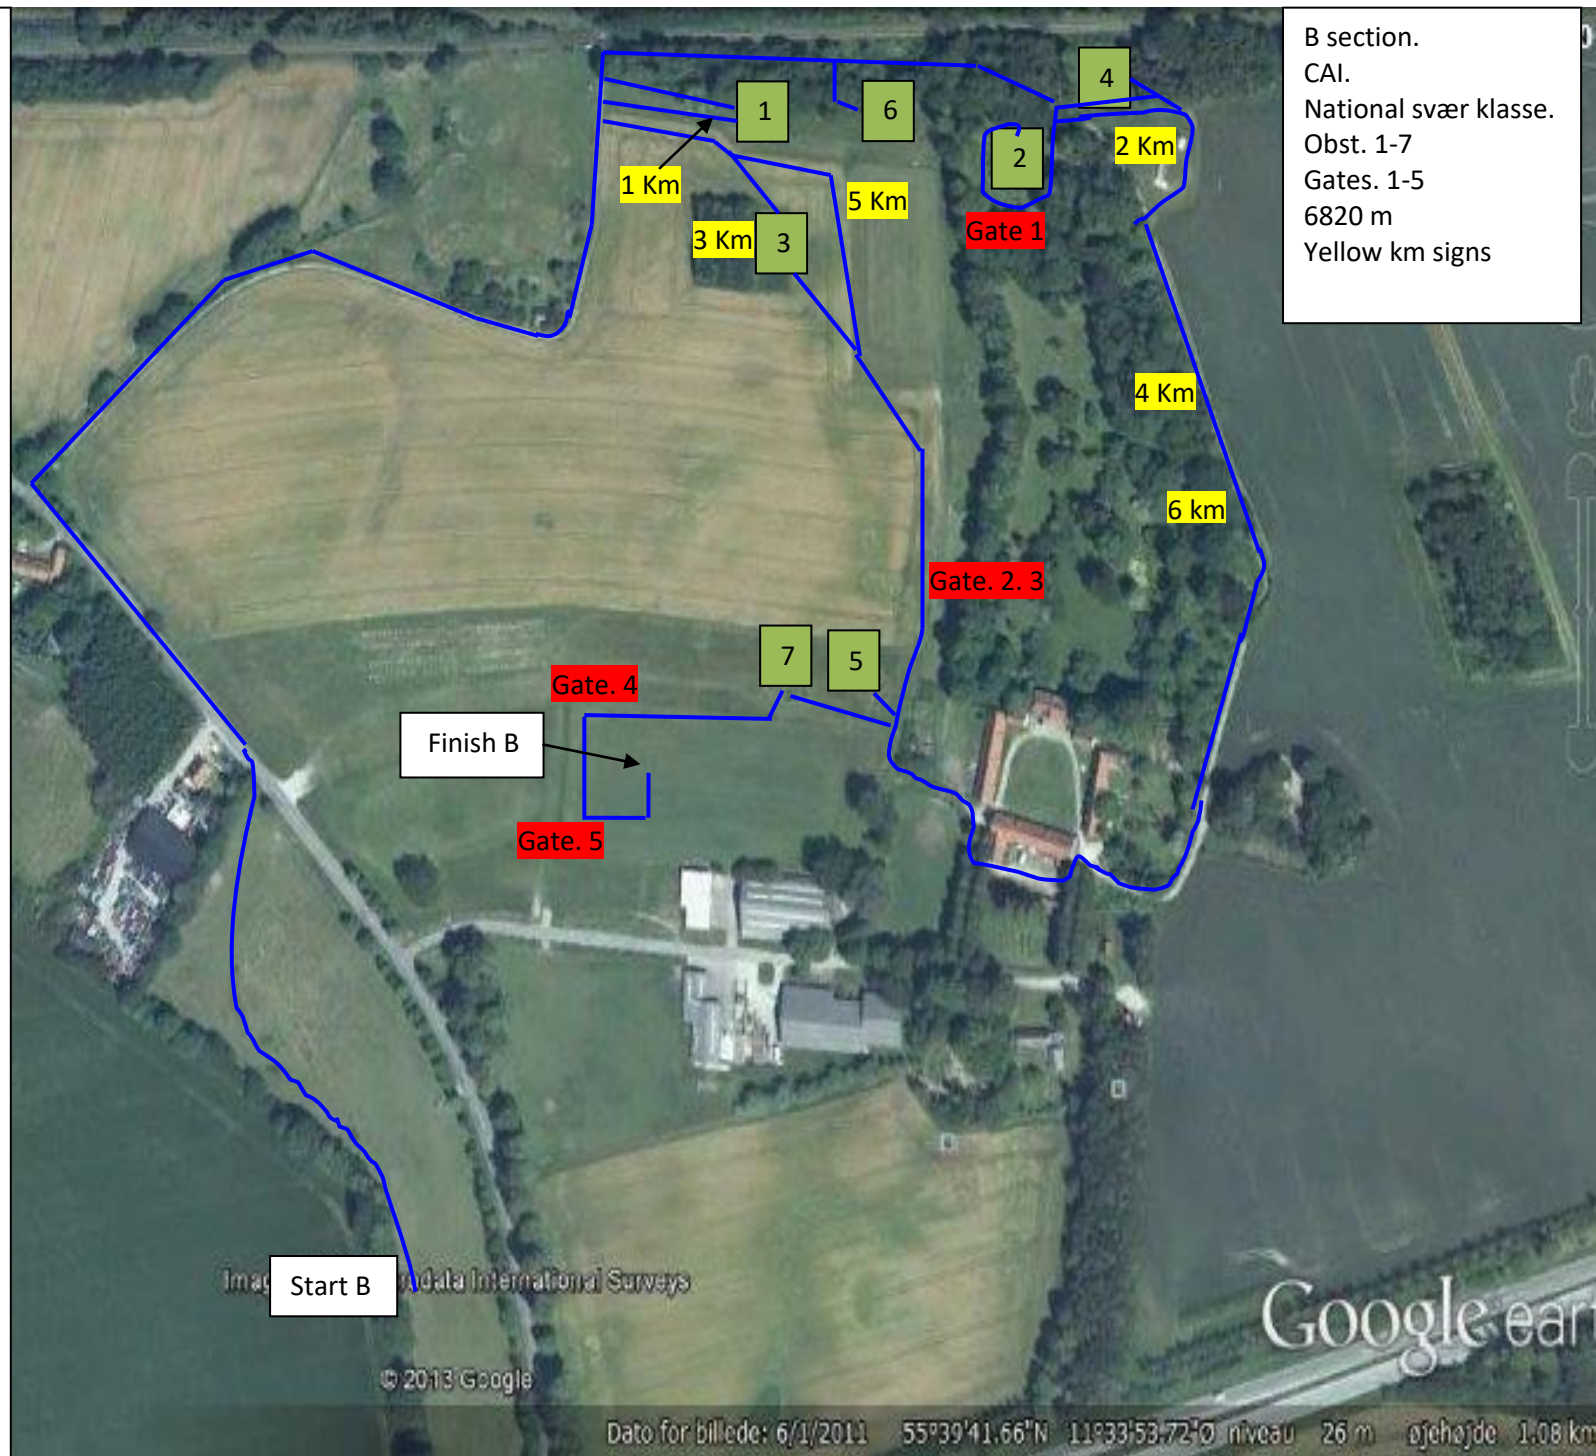

B start  
 1 km  
 Obst. 1  
 Gate 1  
 Obst. 2  
 2 km  
 Gate 2  
 Obst. 3 3 km in Obst.  
 Obst. 4  
 4 km  
 Obst. 5  
 Gate 3  
 5 km  
 Obst. 6  
 6 km  
 Obst. 7  
 Gate 4  
 Gate 5  
 B finish  
  
 Obst. 7 to B finish. 210 m

B section.  
 CAI.  
 National svær klasse.  
 Obst. 1-7  
 Gates. 1-5  
 6820 m  
 Yellow km signs

Start B

Finish B

Gate. 4

Gate. 5

Gate 1

Gate. 2. 3

1 Km

3 Km

5 Km

2 Km

4 Km

6 km

1

6

4

2

3

7

5

Imagery © 2013 Google

Google earth

Dato for billede: 6/1/2011 55°39'41.66"N 11°33'53.72"Ø niveau 26 m øjehøjde 1,08 km